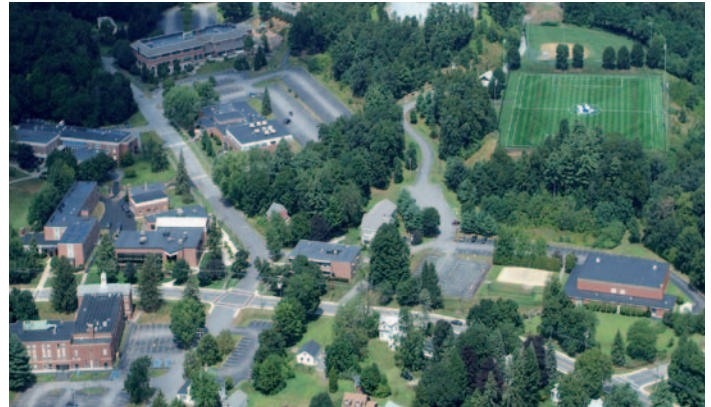

OVER 30 PROGRAMS AVAILABLE IN:

Division of Business, Division of Education,
Division of Arts and Sciences, Division of Nursing

Rivier University is a Catholic University in the heart of New England - just 40 minutes north of Boston - offering academic excellence in both the liberal arts and professional study. It prides itself on its small class sizes and offers a caring community environment in which to learn and develop.

AT A GLANCE

1437 undergraduate students

805 graduate students

47 doctorate students

74 full-time equivalent faculty

400 students live on campus

Student/Faculty ratio is 15:1

Rivier University is a Catholic University, founded in 1933. It emphasizes academic excellence and professional preparation and is committed to serving the community and the world. At Rivier, you will transform yourself through engaging classroom interaction, powerful real-world experiences, challenging internships, life-changing community service and amazing opportunities.

Rivier is based on an attractive campus in the heart of New England. As a Rivier student, you will become part of a small friendly academic community, focused on student leadership and academic distinction, with all the resources you would expect to find at a larger university. There are international students from over 14 different countries and active international student organizations on campus.

Global initiatives and student opportunities for global engagement are a top priority for Rivier University whose mission is transforming hearts and minds to serve the world.

LOCATION

The university is located on a 68 acre campus in Nashua. Nashua is centrally located in the heart of New England with cities, beaches and mountains within easy reach. It is close to Manchester and Boston can be reached in under an hour.